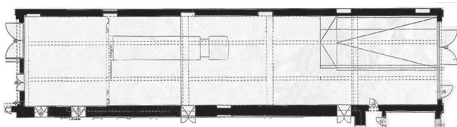

event_02 ...

the 24h-event of issue_02 takes place as a bazaar.
the durchfahrt wien | arena with 10x50x60m offers the
background for heterogeneous projects + performances
that are creating a market sphere in the artistic game of
marketing.