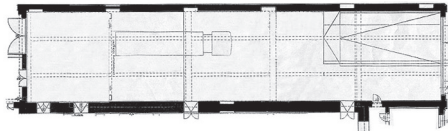

10x50x6m
500m²
3000m³

strassenmusik trifft auf elektronik|ambient, konzeptionelle
kunst kocht, mode spricht von verständigung. kleidung,
verkleidung, umformulierung von kennzeichnungen + codes
im gesellschaftlichen zusammenspiel.

innerhalb des bazars wird eine sammlung von persönlichen
kulturrelevanten gegenständen präsentiert.
in detektivischen "beweis"-sackerln werden relikte + reliquien
mit subjektiv-kultureller bedeutung gesammelt, konserviert
+ archiviert.

invited artists_02 so far ...

artists from the arts-scene brno| czech republic +

luki abram, andres aguilar, azra aksamija, peter alt, burle avant,
eva blut, mnozil brass, lena braun, schwestern brüll, lisa d, epy,
brigitte franzen, nikolaus gansterer, gegenalltag, gemüse-
orchester, dj glow, raphael grignani, thomas gyoeri, martin
hablesreiter, der hanfbauer, theresia hauenfels, rajiv joshi,
barbara kaiser, lichtenberg, coco luser, machfeld.net, dj mahio,
mahony, lisa malle, mohr marina+gü, mario, milch, martin pi,
jörg piringer, polaks mühle, heidi pretterhofer, bettina reichl,
nicoletta renz, jens ritte, maxi schisswohl, sonja schmer-
galunder, heidrun steinhauser, thilges3, gisela von wysocki,
fabian wallmüller, xdv

+ artists from the netherlands.

bisher eingeladene artists_02 ...

künstler aus brno | tschechien +

luki abram, andres aguilar, azra aksamija, peter alt, burle avant,
eva blut, mnozil brass, lena braun, schwestern brüll, lisa d, epy,
brigitte franzen, nikolaus gansterer, gegenalltag, gemüse-
orchester, dj glow, raphael grignani, thomas gyoeri, martin
hablesreiter, der hanfbauer, theresia hauenfels, rajiv joshi,
barbara kaiser, lichtenberg, coco luser, machfeld.net, dj mahio,
mahony, lisa malle, mohr marina+gü, mario, milch, martin pi,
jörg piringer, polaks mühle, heidi pretterhofer, bettina reichl,
nicoletta renz, jens ritte, maxi schisswohl, sonja schmer-
galunder, heidrun steinhauser, thilges3, gisela von wysocki,
fabian wallmüller, xdv

+ aus den niederlanden.

<http://collabor.at>

kick-off tuesday, april 16th 2002, 7pm
café möbel [burgg 10, 1070 vienna]
jour-fixe tuesdays at 7pm
café möbel [burgg 10, 1070 vienna]
discuss <http://collabor.at/artists_02> [mailinglist]
contribute <http://playground.collabor.at>
event_02 saturday, june 22nd 2002, 24h
08:00am-07:00am + 1
24 hours at the durchfahrt wien | arena
[baumg 80, 1034 vienna]
edition_02 october 2002
contact team@collabor.at